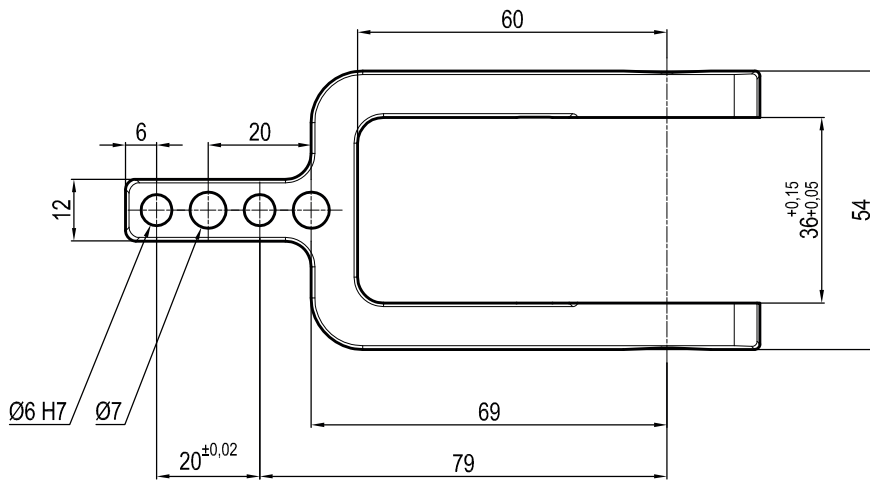

LKP32B

□ 12 mm - offset 0 mm

Clamp size	Material	Weight
32 mm	Aluminium	0,15 Kg

THE CLAMPING ARM INCLUDES THE NECESSARY SCREWS

Subject to technical modifications without notice

Rev. 01 08.02.16