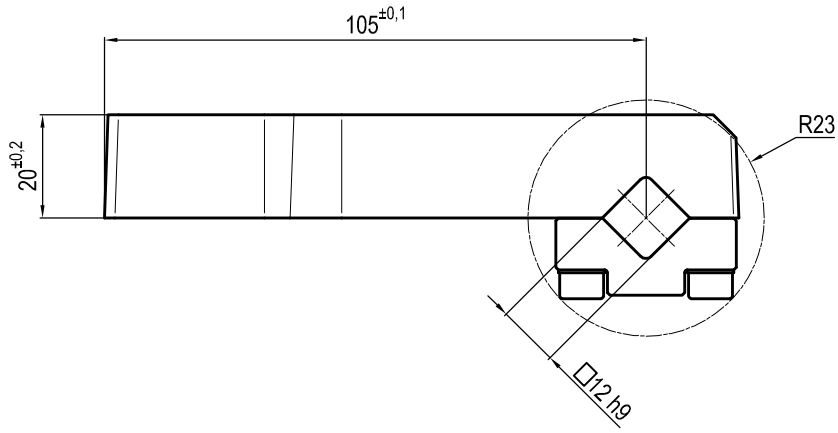

LKP32B

□ 12 mm - offset 0 mm

Clamp size	Material	Weight
32 mm	Aluminium	0,15 Kg

THE CLAMPING ARM INCLUDES THE NECESSARY SCREWS

Subject to technical modifications without notice

Rev. 01 08.02.16